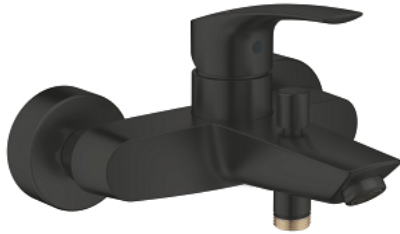

33 300 243 3 EUROSMART SINGLE-LEVER BATH MIXER 1/2"

PRODUCT DESCRIPTION

- Colour: matte black
- wall mounted
- GROHE SilkMove 35 mm ceramic cartridge
- adjustable flow rate limiter
- with temperature limiter
- automatic diverter: bath/shower
- mousseur
- integrated non-return valve in shower outlet
- S-unions
- metal wall escutcheons
- protected against backflow

33 300 243 3 EUROSMART SINGLE-LEVER BATH MIXER 1/2"

SPARE PARTS, February 2023 – now

- 1: Lever (Spare part-nr. 485502430)
- 2: Cartridge (Spare part-nr. 46374000)
- 3: Diverter knob (Spare part-nr. 643092430)
- 4: Mousseur (Spare part-nr. 139412430)
- 5: Diverter (Spare part-nr. 656552430)
- 6: Non-return valve (Spare part-nr. 08565000)
- 7: S-union (Spare part-nr. 126622430)
- 8: Extension 3/4", 20 mm (Spare part-nr. 0713000M)*
- 9: Socket Spanner (Spare part-nr. 19332000)*
- 10: Special spanner (Spare part-nr. 19377000)*