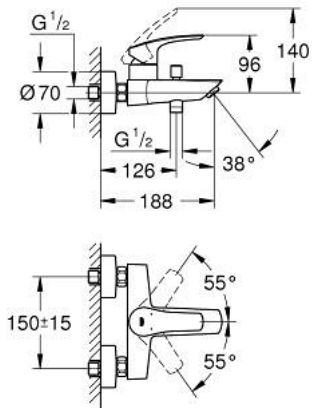

33 300 243 3 EUROSMART SINGLE-LEVER BATH MIXER 1/2"

PRODUCT DESCRIPTION

- Colour: matte black
- wall mounted
- GROHE SilkMove 35 mm ceramic cartridge
- adjustable flow rate limiter
- with temperature limiter
- automatic diverter: bath/shower
- mousseur
- integrated non-return valve in shower outlet
- S-unions
- metal wall escutcheons
- protected against backflow

33 300 243 3 EUROSMART SINGLE-LEVER BATH MIXER 1/2"

SPARE PARTS, February 2023 – now

- 1: Lever (Spare part-nr. 485502430)
- 2: Cartridge (Spare part-nr. 46374000)
- 3: Diverter knob (Spare part-nr. 643092430)
- 4: Mousseur (Spare part-nr. 139412430)
- 5: Diverter (Spare part-nr. 656552430)
- 6: Non-return valve (Spare part-nr. 08565000)
- 7: S-union (Spare part-nr. 126622430)
- 8: Extension 3/4", 20 mm (Spare part-nr. 0713000M)*
- 9: Socket Spanner (Spare part-nr. 19332000)*
- 10: Special spanner (Spare part-nr. 19377000)*