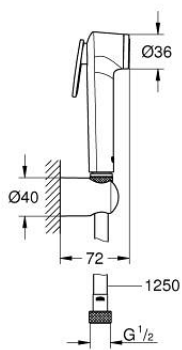

27 513 GL1 TEMPESTA-F TRIGGER SPRAY 30 WALL HOLDER SET 1 SPRAY

PRODUCT DESCRIPTION

- Colour: cool sunrise
- hand shower with trigger control
- maximum flow rate (at 3 bar): 8 l/min
- wall shower holder
- Silverflex Long-Life shower hose 1250 mm
- GROHE Water Saving - Less water, perfect flow
- GROHE Long-Life finish
- SpeedClean anti-lime system
- Inner WaterGuide for a longer life
- TwistStop to prevent hose from twisting
- Please refer to local norms regarding installation.

27 513 GL1 TEMPESTA-F TRIGGER SPRAY 30 WALL HOLDER SET 1 SPRAY

SPARE PARTS, May 2021 – now

1: Dirt strainer (Spare part-nr. 0700200M)

2: Non-return valve (Spare part-nr. 14165GLM)*

* Optional accessories