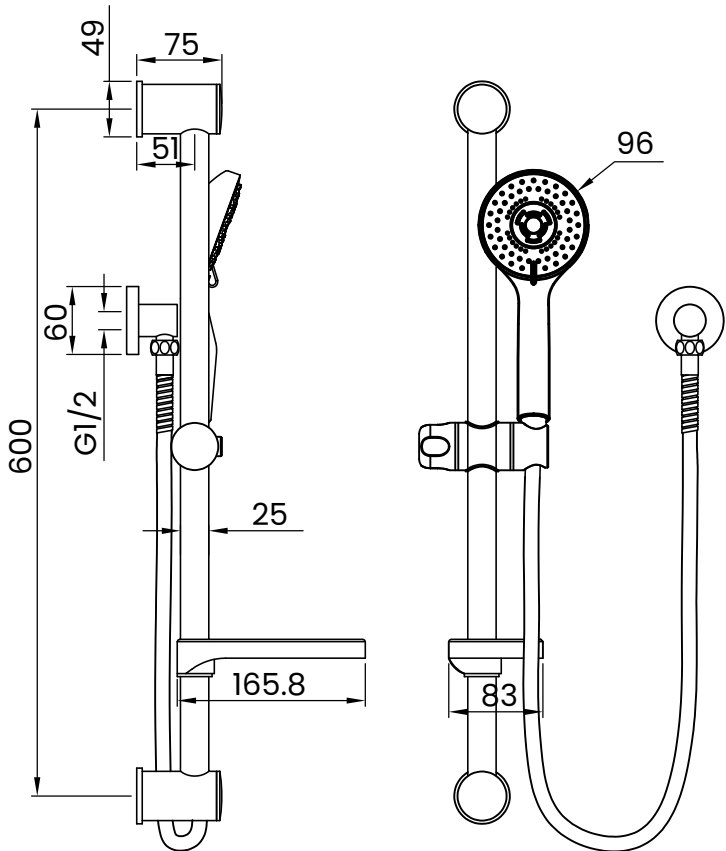

# TOSCANA SHOWER SET

CHROME

**BOX CONTENTS**

SHOWER SET, SHOWER HOSE, HOLDER, FIXING KIT

**TECHNICAL DRAWING**

**SPECIFICATIONS**

Brand	ITALIAN
Range	CHROME 304
Model	SS 284360-4
Finish / Colour	CHROME
Material	Chrome
Series	Toscana
Item	Toscana Shower Set
Product Type	SHOWER SET
Connection Size	1/2"
Min. Operating Pressure	1.0 BAR MP
Holder	INCLUDED
Hose Length	1000MM
Hose Type	DOUBLE INTERLOCK HOSE