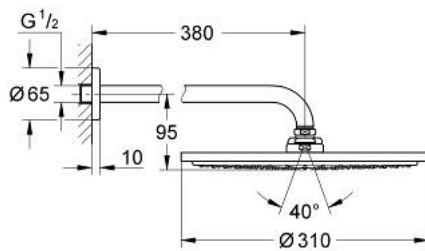

26 066 GN0 RAINSHOWER COSMOPOLITAN 310 HEAD SHOWER SET 380 MM, 1 SPRAY

PRODUCT DESCRIPTION

- Colour: brushed cool sunrise
- head shower Rainshower Cosmopolitan 310
- material: metal
- 1 spray pattern:
- Rain
- maximum flow rate (at 3 bar): 8 l/min
- shower arm Rainshower 380 mm
- GROHE Water Saving - Less water, perfect flow
- GROHE DreamSpray perfect spray pattern
- GROHE Long-Life finish
- SpeedClean anti-lime system
- suitable for instantaneous heater

26 066 GN0 **RAINSHOWER COSMOPOLITAN 310 HEAD SHOWER SET 380 MM, 1 SPRAY**

SPARE PARTS, November 2016 – now

1: escutcheon US (Spare part-nr. 11741GN0)

2: Inlet valve assembly (Spare part-nr. 45933000)