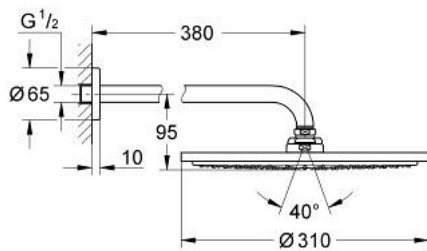

## 26 066 AL0 RAINSHOWER COSMOPOLITAN 310 HEAD SHOWER SET 380 MM, 1 SPRAY

### PRODUCT DESCRIPTION

- Colour: brushed hard graphite
- head shower Rainshower Cosmopolitan 310
- material: metal
- 1 spray pattern:
- Rain
- maximum flow rate (at 3 bar): 8 l/min
- shower arm Rainshower 380 mm
- GROHE Water Saving - Less water, perfect flow
- GROHE DreamSpray perfect spray pattern
- GROHE Long-Life finish
- SpeedClean anti-lime system
- suitable for instantaneous heater

## 26 066 AL0 RAINSHOWER COSMOPOLITAN 310 HEAD SHOWER SET 380 MM, 1 SPRAY

**SPARE PARTS**, November 2016 – now

1: Escutcheon (Spare part-nr. 11741AL0)

2: Inlet valve assembly (Spare part-nr. 45933000)