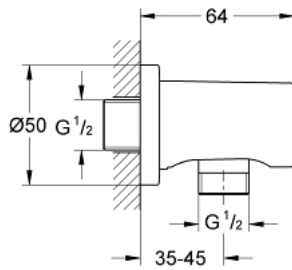

## 27 057 AL0 RAINSHOWER SHOWER OUTLET ELBOW 1/2"

### PRODUCT DESCRIPTION

- Colour: brushed hard graphite
- male connection thread 1/2"
- with round escutcheon
- protected against backflow
- GROHE Long-Life finish

## 27 057 AL0 RAINSHOWER SHOWER OUTLET ELBOW 1/2"

**SPARE PARTS**, March 2015 – now

1: Non-return valve (Spare part-nr. 08565000)