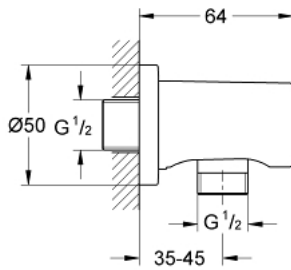

27 057 GN0 RAINSHOWER SHOWER OUTLET ELBOW 1/2"

PRODUCT DESCRIPTION

- Colour: brushed cool sunrise
- male connection thread 1/2"
- with round escutcheon
- protected against backflow
- GROHE Long-Life finish

27 057 GN0 RAINSHOWER SHOWER OUTLET ELBOW 1/2"

SPARE PARTS, November 2016 – now

1: Non-return valve (Spare part-nr. 08565000)