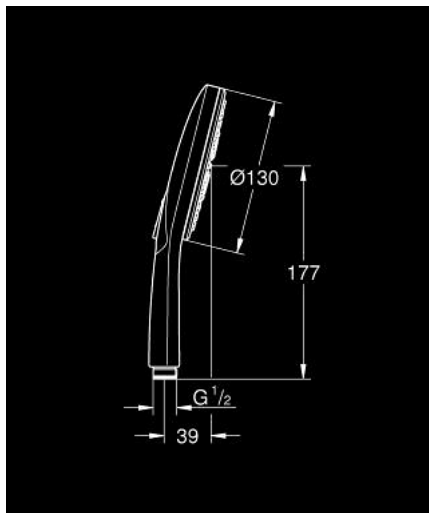

## 26 574 GN0 RAINSHOWER SMARTACTIVE 130 HAND SHOWER 3 SPRAYS

### PRODUCT DESCRIPTION

- Colour: brushed cool sunrise
- spray plate brushed cool sunrise
- spray patterns:
  - GROHE Rain including DripStop, Jet including DripStop, ActiveMassage
- maximum flow rate (at 3 bar): 8.5 l/min
- GROHE Water Saving - Less water, perfect flow
- GROHE DreamSpray perfect spray pattern
- GROHE SmartTip showering spray selection via push of a ring
- GROHE Long-Life finish
- SpeedClean anti-lime system
- Inner WaterGuide for a longer life
- universal mounting system, fitting all standard shower hoses