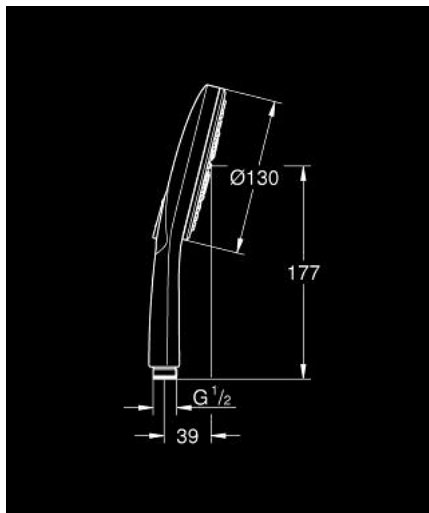

26 574 AL0 RAINSHOWER SMARTACTIVE 130 HAND SHOWER 3 SPRAYS

PRODUCT DESCRIPTION

- Colour: brushed hard graphite
- spray plate brushed hard graphite
- spray patterns:
 - GROHE Rain including DripStop, Jet including DripStop, ActiveMassage
- maximum flow rate (at 3 bar): 8.5 l/min
- GROHE Water Saving - Less water, perfect flow
- GROHE DreamSpray perfect spray pattern
- GROHE SmartTip showering spray selection via push of a ring
- GROHE Long-Life finish
- SpeedClean anti-lime system
- Inner WaterGuide for a longer life
- universal mounting system, fitting all standard shower hoses

26 574 AL0 RAINSHOWER SMARTACTIVE 130 HAND SHOWER 3 SPRAYS

SPARE PARTS, September 2018 – now

1: Dirt strainer (Spare part-nr. 0700200M)