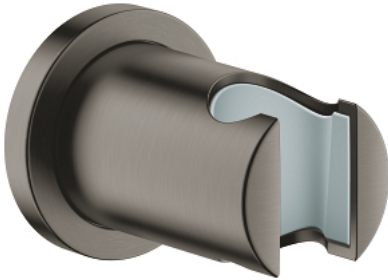

## 27 074 AL0 RAINSHOWER WALL HAND SHOWER HOLDER

### PRODUCT DESCRIPTION

- Colour: brushed hard graphite
- not adjustable
- with round escutcheon
- GROHE Long-Life finish