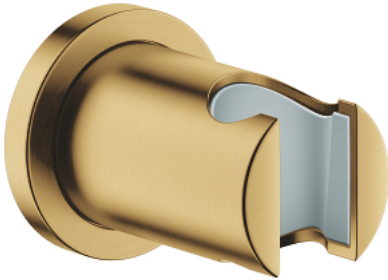

27 074 GN0 RAINSHOWER WALL HAND SHOWER HOLDER

PRODUCT DESCRIPTION

- Colour: brushed cool sunrise
- not adjustable
- with round escutcheon
- GROHE Long-Life finish