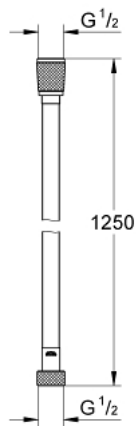

28 362 GL1 SILVERFLEX SHOWER HOSE

PRODUCT DESCRIPTION

- Colour: cool sunrise
- 1250 mm
- smooth surface for easy cleaning
- Rotation cone for TwistStop function
- pressure resistance up to 5 bar
- tensile strength 500 N
- heat resistance 70°C
- AntiFold bendproof
- universal connection G 1/2" x 1/2"

- GROHE ProGrip with knurl structure

- GROHE Long-Life finish