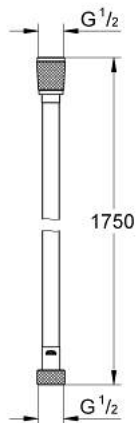

28 388 A01 SILVERFLEX SHOWER HOSE

PRODUCT DESCRIPTION

- Colour: hard graphite
- 1750 mm
- smooth surface for easy cleaning
- Rotation cone for TwistStop function
- pressure resistance up to 5 bar
- tensile strength 500 N
- heat resistance 70°C
- AntiFold bendproof
- universal connection G 1/2" x 1/2"

- GROHE ProGrip with knurl structure

- GROHE Long-Life finish