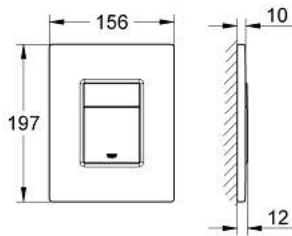

38 732 GL0 SKATE COSMOPOLITAN FLUSH PLATE

PRODUCT DESCRIPTION

- Colour: cool sunrise
- for dual flush
- for pneumatic discharge valve AV1
- vertical and horizontal installation
- 156 x 197 mm
- material: ABS
- GROHE Long-Life finish
- GROHE Water Saving - Less water, perfect flow

- for combination with Rapid SL and Uniset with GD 2 cisterns

- for use with Rapid SLX please order shaft 66 791 000 (sold separately)

38 732 GL0 SKATE COSMOPOLITAN FLUSH PLATE

SPARE PARTS, March 2015 – now