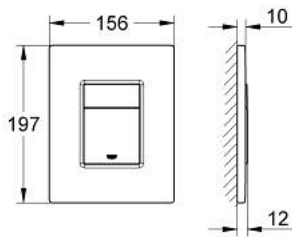

38 732 KF0 SKATE COSMOPOLITAN FLUSH PLATE

PRODUCT DESCRIPTION

- Colour: phantom black
- for dual flush
- for pneumatic discharge valve AV1
- vertical and horizontal installation
- 156 x 197 mm
- material: ABS
- GROHE Water Saving - Less water, perfect flow
- for combination with Rapid SL and Uniset with GD 2 cisterns
- for use with Rapid SLX please order shaft 66 791 000 (sold separately)

38 732 KF0 SKATE COSMOPOLITAN FLUSH PLATE

SPARE PARTS, April 2022 – now

1: Top plate with push button (Spare part-nr. 42371KF0)

2: Screw (Spare part-nr. 6636200M)

3: Mounting frame (Spare part-nr. 43207000)