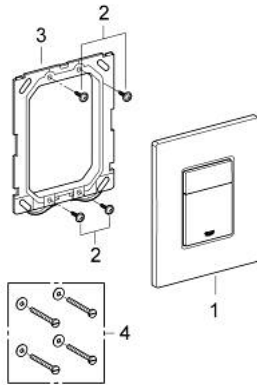

38 732 AL0 SKATE COSMOPOLITAN FLUSH PLATE

PRODUCT DESCRIPTION

- Colour: brushed hard graphite
- for dual flush
- for pneumatic discharge valve AV1
- vertical and horizontal installation
- 156 x 197 mm
- material: ABS
- GROHE Long-Life finish
- GROHE Water Saving - Less water, perfect flow

- for combination with Rapid SL and Uniset with GD 2 cisterns

- for use with Rapid SLX please order shaft 66 791 000 (sold separately)

38 732 AL0 SKATE COSMOPOLITAN FLUSH PLATE

SPARE PARTS, March 2015 – now

1: Top plate with push button (Spare part-nr. 42371AL0)

2: Screw (Spare part-nr. 6636200M)

3: Mounting frame (Spare part-nr. 43207000)

4: Fixing set (Spare part-nr. 4308500M)*

* Optional accessories