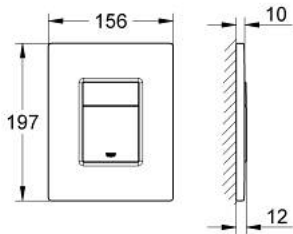

38 732 AL0 SKATE COSMOPOLITAN FLUSH PLATE

PRODUCT DESCRIPTION

- Colour: brushed hard graphite
- for dual flush
- for pneumatic discharge valve AV1
- vertical and horizontal installation
- 156 x 197 mm
- material: ABS
- GROHE Long-Life finish
- GROHE Water Saving - Less water, perfect flow

- for combination with Rapid SL and Uniset with GD 2 cisterns

- for use with Rapid SLX please order shaft 66 791 000 (sold separately)

38 732 AL0 SKATE COSMOPOLITAN FLUSH PLATE

SPARE PARTS, March 2015 – now