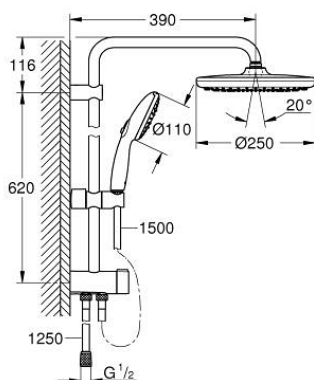

## 26 980 243 1 TEMPESTA SYSTEM 250 SHOWER SYSTEM WITH DIVERTER FOR WALL MOUNTING

### PRODUCT DESCRIPTION (1/2)

- Colour: matte black
  - consisting of:
    - horizontal 390 mm shower arm, adjustable before installation
    - change by diverter between hand shower, head shower or head shower
  - Eco setting
  - head shower Tempesta 250
  - 2 spray patterns (via diverter):
    - Rain, SmartRain
  - head shower with black rear cover
  - with ball joint
  - rotation angle  $\pm 10^\circ$
  - hand shower Tempesta 110
- 
- 3 spray patterns:
    - Rain, Jet, Massage
  - adjustable in height with gliding element
  - distance between diverter and upper bracket: 620 mm
  - shower hose Relexaflex 1500 mm 1/2" x 1/2"
  - shower hose Relexaflex 1250 mm 1/2 x 1/2"
  - flexible installation: connection to faucet / wall union for water supply with 1/2" thread of the 1250 mm shower hose
  - maximum flow rate (at 3 bar): 7.9 l/min
  - GROHE Water Saving - Less water, perfect flow
  - GROHE SmartSwitch - easily rotate the dial to enjoy your preferred spray option
  - GROHE DreamSpray perfect spray pattern
  - ShockProof silicone ring prevents damages caused by shower falling
  - SpeedClean anti-lime system
  - Inner WaterGuide for a longer life
  - suitable for instantaneous heaters from 18 kW/h

### PRODUCT DESCRIPTION (2/2)

- minimum flow rate 7 l/min.
- minimum pressure 1.0 bar
- professional edition