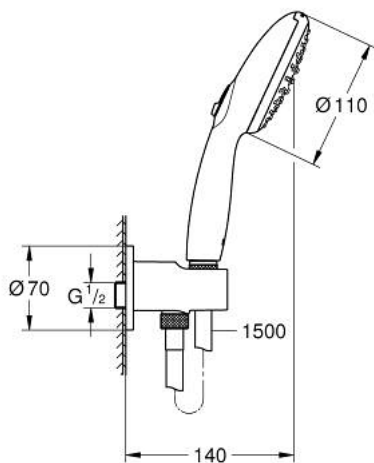

## 26 406 243 3 TEMPESTA 110 WALL HOLDER SET 2 SPRAYS (RAIN, JET)

### PRODUCT DESCRIPTION

- Colour: matte black
- consisting of:
  - hand shower Tempesta 110 (26 161)
  - shower outlet elbow 1/2" with wall shower holder (28 628)
- male thread
- protected against backflow
- shower hose 1500 mm 1/2" x 1/2"
- GROHE Water Saving - Less water, perfect flow
- GROHE SmartSwitch - easily rotate the dial to enjoy your preferred spray option
- GROHE DreamSpray perfect spray pattern
- SpeedClean anti-lime system
- Inner WaterGuide - inner insulation for surface and scalding protection
- ShockProof silicone ring prevents damages caused by shower falling
- maximum flow rate (at 3 bar): 7.4 l/min
- minimum pressure 1.0 bar
- suitable for instantaneous heater
- professional edition

26 406 243 3 **TEMPESTA 110 WALL HOLDER SET 2 SPRAYS (RAIN, JET)**

**SPARE PARTS**, February 2023 – now

1: Dirt strainer (Spare part-nr. 0700200M)

2: Non-return valve (Spare part-nr. 08565000)