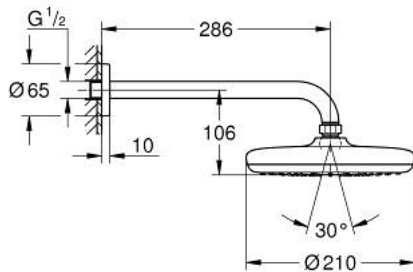

10 221 824 30 TEMPESTA 210 HEAD SHOWER SET 286 MM, 1 SPRAY

PRODUCT DESCRIPTION

- Colour: matte black
- head shower Tempesta 210
- 1 spray pattern:
 - Rain
- shower arm Rainshower 286 mm
- GROHE Water Saving 9.5 l/min flow limiter
- GROHE DreamSpray perfect spray pattern
- SpeedClean anti-lime system
- Inner WaterGuide for a longer life

10 221 824 30 TEMPESTA 210 HEAD SHOWER SET 286 MM, 1 SPRAY

SPARE PARTS, February 2023 – now

1: Fibre seal dia. Ø18.5 x Ø12 x 2 (Spare part-nr. 0138900M)

2: Dirt strainer (Spare part-nr. 48007000)

3: escutcheon (Spare part-nr. 117412430)