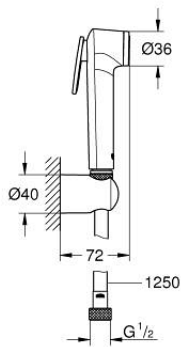

27 513 A01 TEMPESTA-F TRIGGER SPRAY 30 WALL HOLDER SET 1 SPRAY

PRODUCT DESCRIPTION

- Colour: hard graphite
- hand shower with trigger control
- maximum flow rate (at 3 bar): 8 l/min
- wall shower holder
- Silverflex Long-Life shower hose 1250 mm
- GROHE Water Saving - Less water, perfect flow
- GROHE Long-Life finish
- SpeedClean anti-lime system
- Inner WaterGuide for a longer life
- TwistStop to prevent hose from twisting
- Please refer to local norms regarding installation.

27 513 A01 TEMPESTA-F TRIGGER SPRAY 30 WALL HOLDER SET 1 SPRAY

SPARE PARTS, May 2021 – now

1: Dirt strainer (Spare part-nr. 0700200M)

2: Non-return valve (Spare part-nr. 14165A0M)*

* Optional accessories