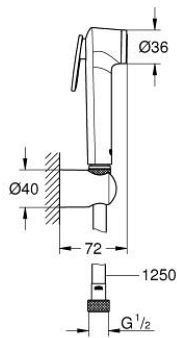

10 253 024 31 TEMPESTA-F WALL HOLDER SET 1 SPRAY

PRODUCT DESCRIPTION

- Colour: matte black
- hand shower with trigger control
- wall shower holder
- Silverflex Long-Life shower hose 1250 mm
- GROHE Water Saving 5.7 l/min. flow limiter
- GROHE Water Saving - Less water, perfect flow
- SpeedClean anti-lime system
- Inner WaterGuide for a longer life
- TwistStop to prevent hose from twisting
- Please refer to local norms regarding installation.

10 253 024 31 TEMPESTA-F WALL HOLDER SET 1 SPRAY

SPARE PARTS, March 2023 – now

1: Dirt strainer (Spare part-nr. 0700200M)

2: Non-return valve (Spare part-nr. 14165243M)*

* Optional accessories