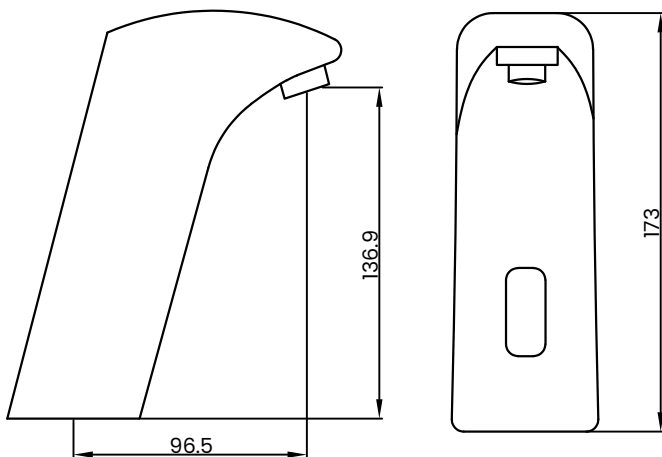

## SENSOR MIXER ANGLE TYPE

CHROME

### BOX CONTENTS

SENSOR MIXER, SHOWER HOSE, HOLDER, FIXING KIT

### SPECIFICATIONS

Brand	ITALIAN
Range	CHROME 304
Model	M 8500-01D
Finish / Colour	CHROME
Material	Chrome
Series	Sensor Tap
Item	Sensor Mixer Angle Type
Product Type	SENSOR MIXER
Connection Size	1/2"
Min. Operating Pressure	1.0 BAR MP
Holder	INCLUDED
Hose Length	1000MM
Hose Type	DOUBLE INTERLOCK HOSE