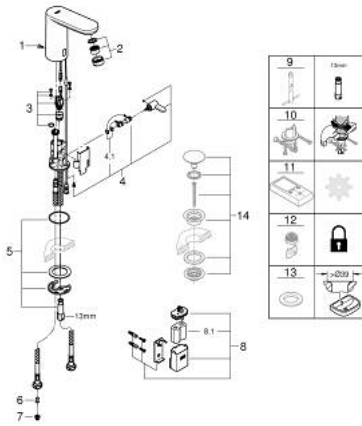

**36 327 001 EUROSART COSMOPOLITAN E INFRA-RED ELECTRONIC BASIN MIXER 1/2" WITH MIXING DEVICE AND ADJUSTABLE TEMPERATURE LIMITER**

**PRODUCT DESCRIPTION**

- Colour: chrome
- with infrared sensor for bi-directional communication for monitoring, configuration and service purpose
- 6V lithium battery, type CR-P2
- battery lifetime: approx. 7 years (150 actuations a day)
- GROHE Long-Life finish
- GROHE Water Saving mousseur 5.7 l/min
- flexible connection hoses
- non-return valve
- dirt strainers

- integrated solenoid valve
- external battery
- rapid installation system
- multistage battery status display
- 7 pre-set programs:
  - auto flush
  - thermal disinfection
  - cleaning mode
- additional functions and precise settings by remote control 36 407
- CE approved
- type of protection faucet IP 59K

## 36 327 001 EUROSMART COSMOPOLITAN E INFRA-RED ELECTRONIC BASIN MIXER 1/2" WITH MIXING DEVICE AND ADJUSTABLE TEMPERATURE LIMITER

### SPARE PARTS, May 2023 – now

- 1: Screws (Spare part-nr. 4283100M)
- 2: Mousseur (Spare part-nr. 48159000)
- 3: Solenoid valve (Spare part-nr. 42479000)
- 4: Mixing lever (Spare part-nr. 42401000)
- 4.1: Sealing washer (Spare part-nr. 4284000M)
- 5: Mounting set (Spare part-nr. 42400000)
- 6: Non-return valve (Spare part-nr. 4257200M)
- 7: Filter (Spare part-nr. 4241300M)
- 8: Battery housing with battery (Spare part-nr. 42393000)
- 8.1: Battery (Spare part-nr. 42886000)
- 9: Mounting wrench (Spare part-nr. 19017000)\*
- 10: Rotation lock (Spare part-nr. 36276000)\*
- 11: Remote control (Spare part-nr. 36407001)\*
- 12: Mousseur (Spare part-nr. 36133000)\*
- 13: Escutcheon (Spare part-nr. 36370000)\*
- 14: Waste set with push-open plug (Spare part-nr. 65807000)\*