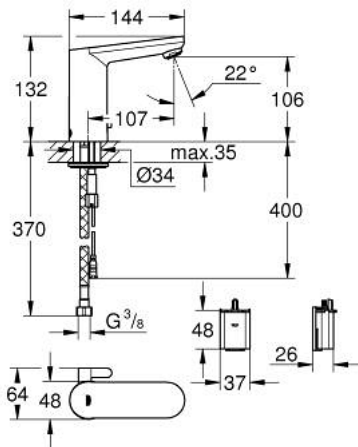

**36 327 001 EUROSART COSMOPOLITAN E INFRA-RED ELECTRONIC BASIN MIXER 1/2" WITH MIXING DEVICE AND ADJUSTABLE TEMPERATURE LIMITER**

**PRODUCT DESCRIPTION**

- Colour: chrome
- with infrared sensor for bi-directional communication for monitoring, configuration and service purpose
- 6V lithium battery, type CR-P2
- battery lifetime: approx. 7 years (150 actuations a day)
- GROHE Long-Life finish
- GROHE Water Saving mousseur 5.7 l/min
- flexible connection hoses
- non-return valve
- dirt strainers

## 36 327 001 EUROSMART COSMOPOLITAN E INFRA-RED ELECTRONIC BASIN MIXER 1/2" WITH MIXING DEVICE AND ADJUSTABLE TEMPERATURE LIMITER

### SPARE PARTS, May 2023 – now

- 1: Screws (Spare part-nr. 4283100M)
- 2: Mousseur (Spare part-nr. 48159000)
- 3: Solenoid valve (Spare part-nr. 42479000)
- 4: Mixing lever (Spare part-nr. 42401000)
- 4.1: Sealing washer (Spare part-nr. 4284000M)
- 5: Mounting set (Spare part-nr. 42400000)
- 6: Non-return valve (Spare part-nr. 4257200M)
- 7: Filter (Spare part-nr. 4241300M)
- 8: Battery housing with battery (Spare part-nr. 42393000)
- 8.1: Battery (Spare part-nr. 42886000)
- 9: Mounting wrench (Spare part-nr. 19017000)\*
- 10: Rotation lock (Spare part-nr. 36276000)\*
- 11: Remote control (Spare part-nr. 36407001)\*
- 12: Mousseur (Spare part-nr. 36133000)\*
- 13: Escutcheon (Spare part-nr. 36370000)\*
- 14: Waste set with push-open plug (Spare part-nr. 65807000)\*