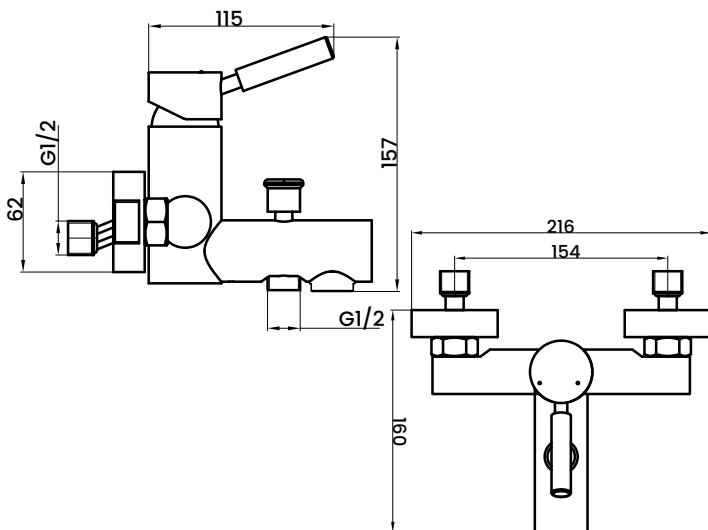

OSCAR FERRO BATH AND SHOWER MIXER

CHROME

BOX CONTENTS

SHOWER MIXER, SHOWER HOSE, HOLDER, FIXING KIT

TECHNICAL DRAWING

SPECIFICATIONS

Brand	ITALIAN
Range	CHROME 304
Model	M 2508-03
Finish / Colour	CHROME
Material	Chrome
Series	Ferro
Item	Oscar Ferro Shower Mixer
Product Type	SHOWER MIXER
Connection Size	1/2"
Min. Operating Pressure	1.0 BAR MP
Holder	INCLUDED
Hose Length	1000MM
Hose Type	DOUBLE INTERLOCK HOSE