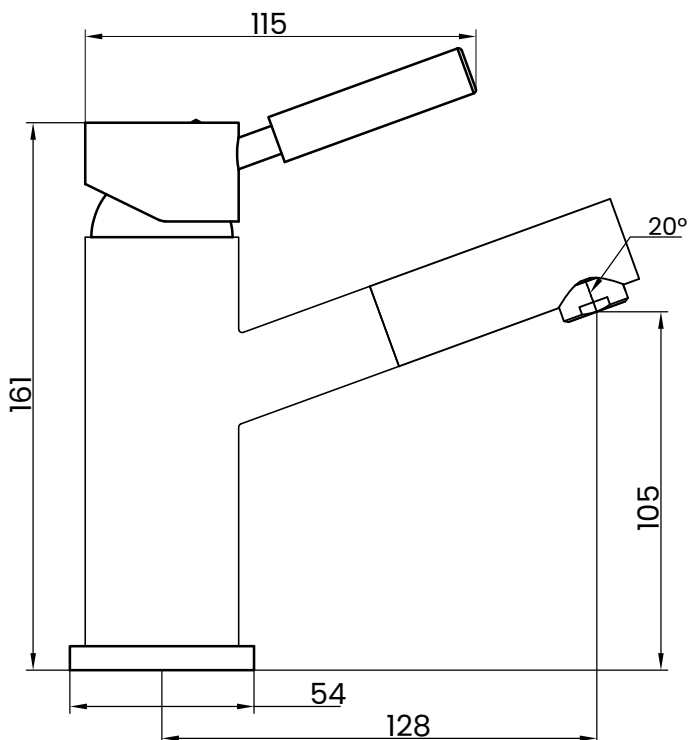

FERRO WASH BASIN MIXER

CHROME

BOX CONTENTS

BASIN MIXER, SHOWER HOSE, HOLDER, FIXING KIT

TECHNICAL DRAWING

SPECIFICATIONS

Brand	ITALIAN
Range	CHROME 304
Model	M 2508-01
Finish / Colour	CHROME
Material	Chrome
Series	Ferro
Item	Ferro Wash Basin Mixer
Product Type	BASIN MIXER
Connection Size	1/2"
Min. Operating Pressure	1.0 BAR MP
Holder	INCLUDED
Hose Length	1000MM
Hose Type	DOUBLE INTERLOCK HOSE