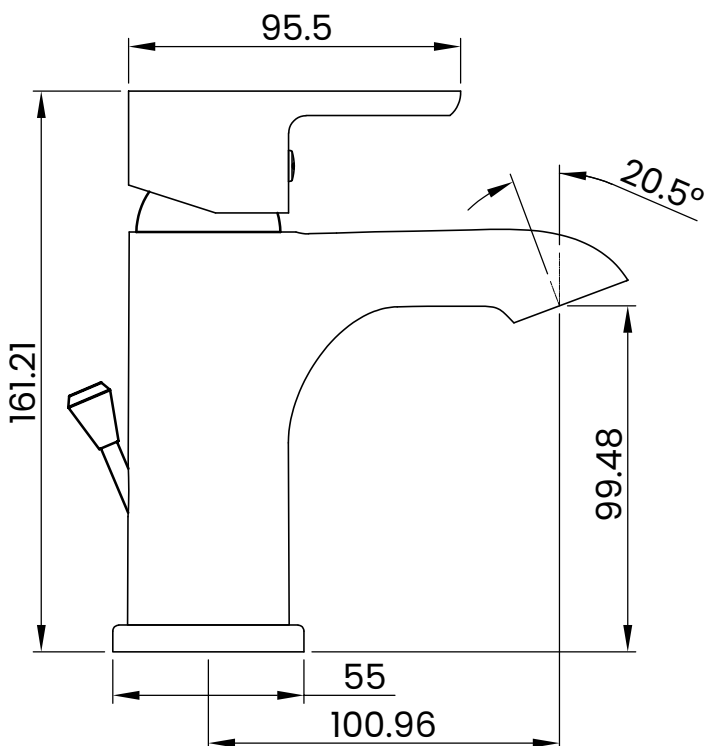

PAULA BASIN MIXER

CHROME

BOX CONTENTS

BASIN MIXER, SHOWER HOSE, HOLDER, FIXING KIT

TECHNICAL DRAWING

SPECIFICATIONS

Brand	ITALIAN
Range	CHROME 304
Model	M 2512-01
Finish / Colour	CHROME
Material	Chrome
Series	Paula
Item	Paula Basin Mixer
Product Type	BASIN MIXER
Connection Size	1/2"
Min. Operating Pressure	1.0 BAR MP
Holder	INCLUDED
Hose Length	1000MM
Hose Type	DOUBLE INTERLOCK HOSE