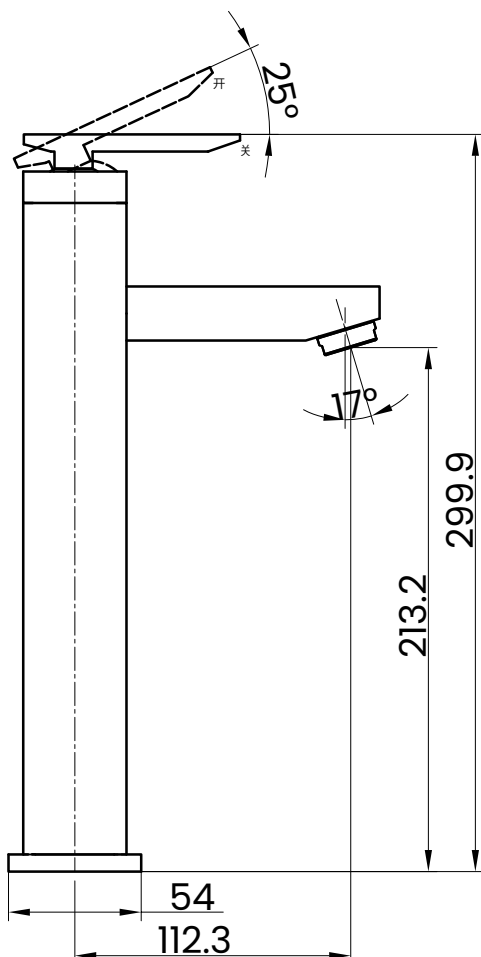

ZOLA HIGH-RAISED WASH BASIN MIXER OSCAR

CHROME

BOX CONTENTS

BASIN MIXER, SHOWER HOSE, HOLDER, FIXING KIT

TECHNICAL DRAWING

SPECIFICATIONS

Brand	ITALIAN
Range	CHROME 304
Model	M 2207-01A
Finish / Colour	CHROME
Material	CHROME
Product Type	BASIN MIXER
Series	Zola
Min. Operating Pressure	1.0 BAR MP
Holder	INCLUDED
Hose Length	1000MM
Hose Type	DOUBLE INTERLOCK HOSE
Weight (KG)	0.42