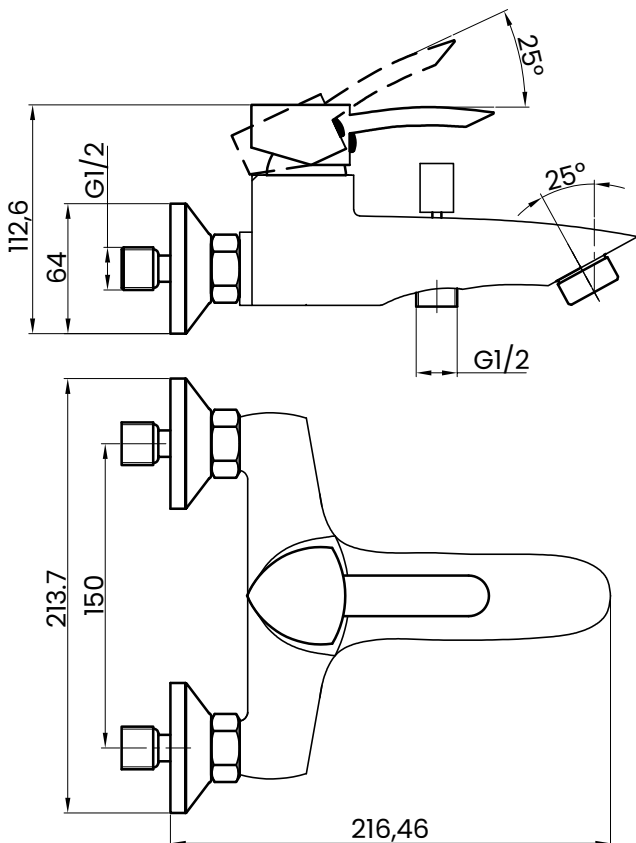

FONS SHOWER MIXER SINGLE LEVER OSCAR

CHROME

BOX CONTENTS

SHOWER MIXER, SHOWER HOSE, HOLDER, FIXING KIT

TECHNICAL DRAWING

SPECIFICATIONS

Brand	ITALIAN
Range	CHROME 304
Model	M 2710-03
Finish / Colour	CHROME
Material	Chrome
Series	Fons
Item	Single Lever Shower Mixer
Product Type	SHOWER MIXER
Connection Size	1/2"
Min. Operating Pressure	1.0 BAR MP
Holder	INCLUDED
Hose Length	1000MM
Hose Type	DOUBLE INTERLOCK HOSE