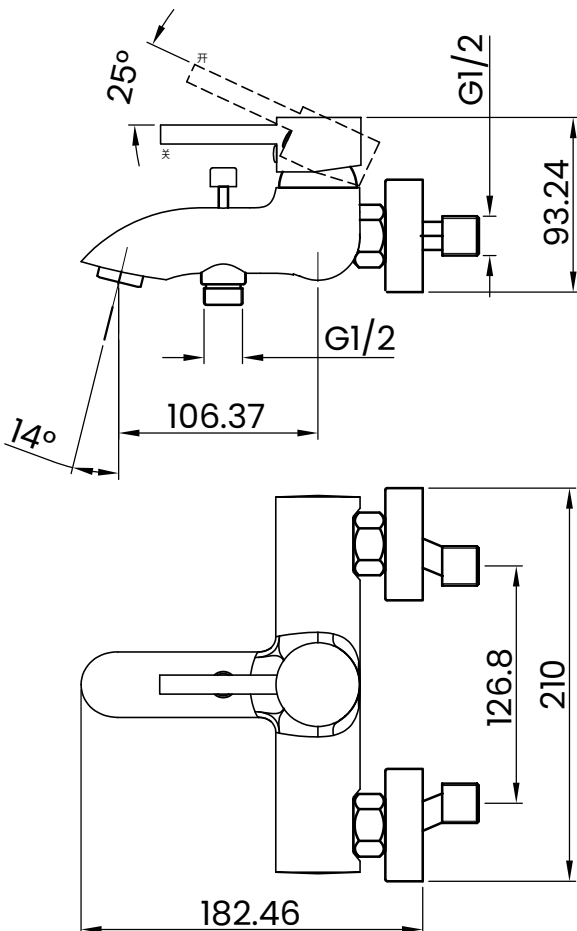

PRINCE SHOWER MIXER

CHROME

BOX CONTENTS

SHOWER MIXER, SHOWER HOSE, HOLDER, FIXING KIT

TECHNICAL DRAWING

SPECIFICATIONS

Brand	ITALIAN
Range	CHROME 304
Model	M 2612-03
Finish / Colour	CHROME
Material	Chrome
Series	Prince
Item	Prince Shower Mixer
Product Type	SHOWER MIXER
Connection Size	1/2"
Min. Operating Pressure	1.0 BAR MP
Holder	INCLUDED
Hose Length	1000MM
Hose Type	DOUBLE INTERLOCK HOSE