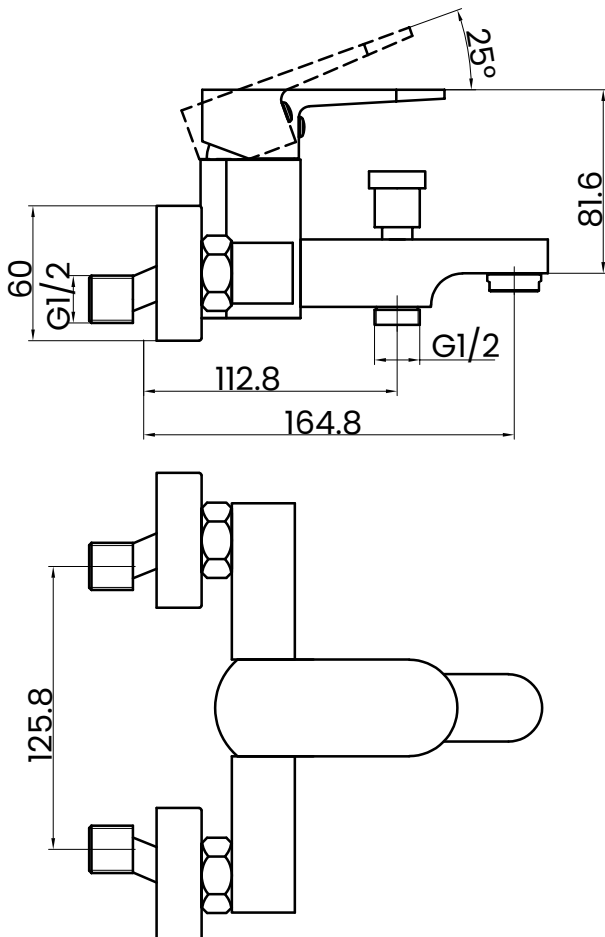

RENZO SHOWER MIXER

CHROME

BOX CONTENTS

SHOWER MIXER, SHOWER HOSE, HOLDER, FIXING KIT

TECHNICAL DRAWING

SPECIFICATIONS

Brand	ITALIAN
Range	CHROME 304
Model	M 2707-03
Finish / Colour	CHROME
Material	Chrome
Series	Renzo
Item	Renzo Shower Mixer
Product Type	SHOWER MIXER
Connection Size	1/2"
Min. Operating Pressure	1.0 BAR MP
Holder	INCLUDED
Hose Length	1000MM
Hose Type	DOUBLE INTERLOCK HOSE