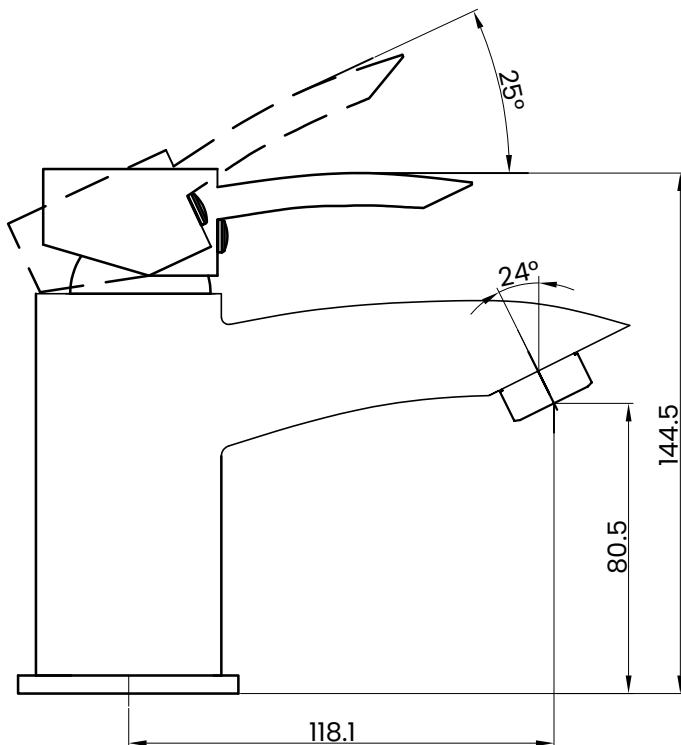

### BOX CONTENTS

BASIN MIXER, SHOWER HOSE, HOLDER, FIXING KIT

### TECHNICAL DRAWING

### SPECIFICATIONS

Brand	ITALIAN
Range	CHROME 304
Model	M 2710-01
Finish / Colour	CHROME
Material	Chrome
Series	Fons
Item	Fons Wash Baisn Mixer
Product Type	BASIN MIXER
Connection Size	1/2"
Min. Operating Pressure	1.0 BAR MP
Holder	INCLUDED
Hose Length	1000MM
Hose Type	DOUBLE INTERLOCK HOSE