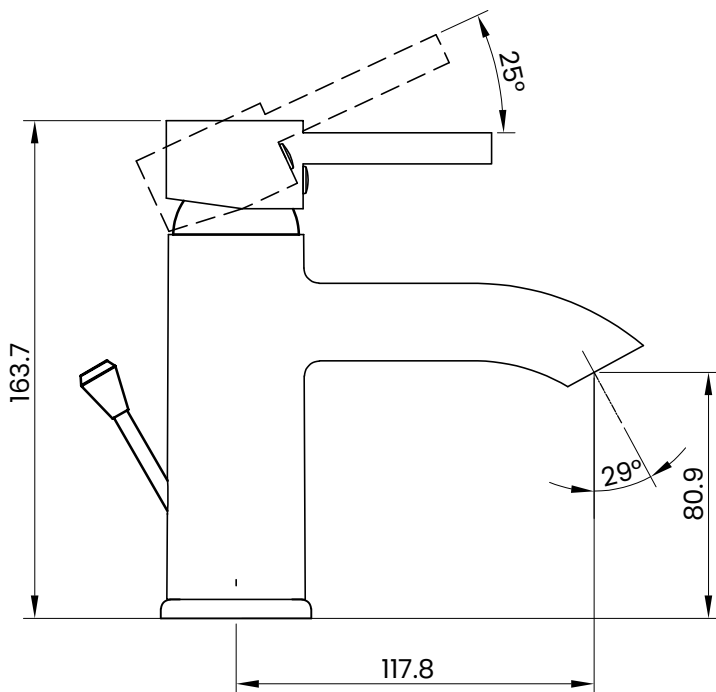

PRINCE WASH BASIN MIXER

CHROME

BOX CONTENTS

BASIN MIXER, SHOWER HOSE, HOLDER, FIXING KIT

TECHNICAL DRAWING

SPECIFICATIONS

Brand	ITALIAN
Range	CHROME 304
Model	M 2612-01
Finish / Colour	CHROME
Material	Chrome
Series	Prince
Item	Prince Wash Basin Mixer
Product Type	BASIN MIXER
Connection Size	1/2"
Min. Operating Pressure	1.0 BAR MP
Holder	INCLUDED
Hose Length	1000MM
Hose Type	DOUBLE INTERLOCK HOSE