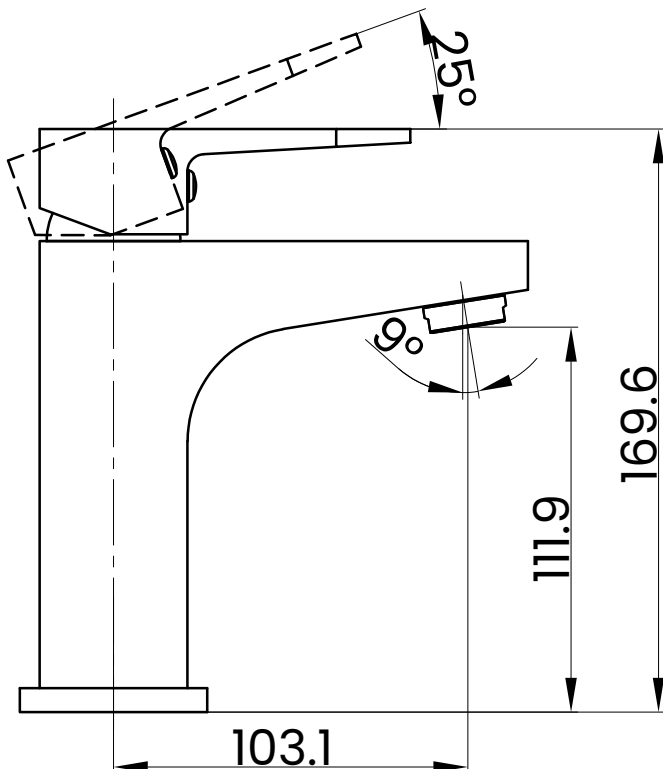

RENZO WASH BASIN MIXER

CHROME

BOX CONTENTS

BASIN MIXER, SHOWER HOSE, HOLDER, FIXING KIT

TECHNICAL DRAWING

SPECIFICATIONS

Brand	ITALIAN
Range	CHROME 304
Model	M 2707-01
Finish / Colour	CHROME
Material	Chrome
Series	Renzo
Item	Renzo Wash Baisn Mixer
Product Type	BASIN MIXER
Connection Size	1/2"
Min. Operating Pressure	1.0 BAR MP
Holder	INCLUDED
Hose Length	1000MM
Hose Type	DOUBLE INTERLOCK HOSE