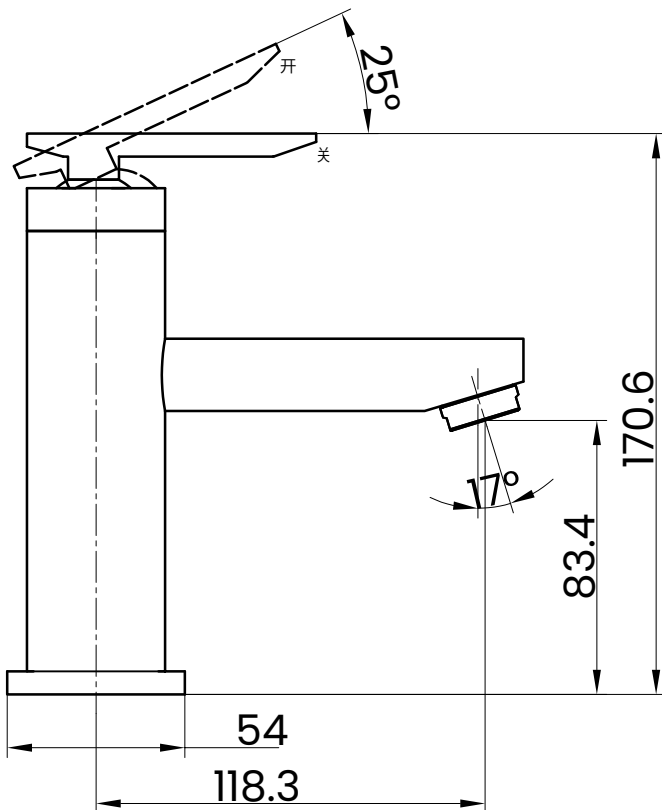

ZOLA WASH BASIN MIXER OSCAR

CHROME

BOX CONTENTS

BASIN MIXER, SHOWER HOSE, HOLDER, FIXING KIT

TECHNICAL DRAWING

SPECIFICATIONS

Brand	ITALIAN
Range	CHROME 304
Model	M 2207-01
Finish / Colour	CHROME
Material	CHROME
Product Type	BASIN MIXER
Series	Zola
Min. Operating Pressure	1.0 BAR MP
Holder	INCLUDED
Hose Length	1000MM
Hose Type	DOUBLE INTERLOCK HOSE
Weight (KG)	0.42