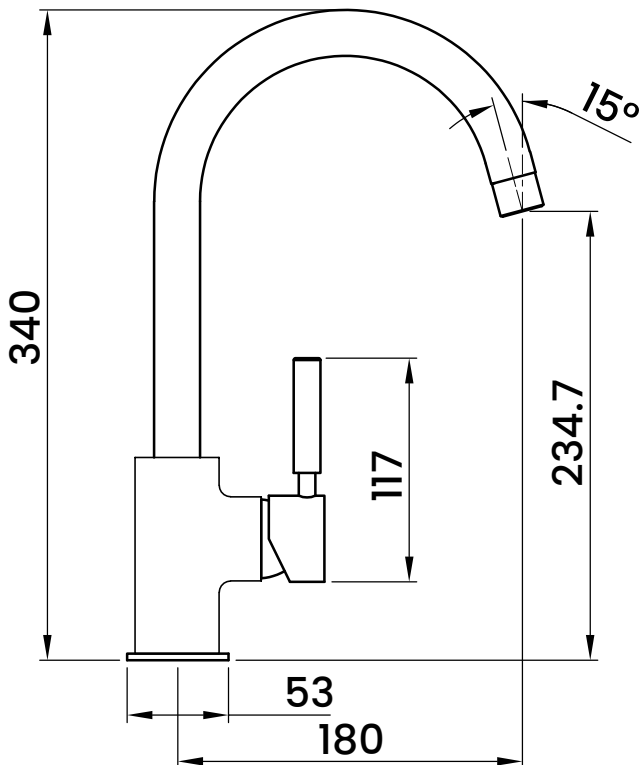

OSCAR FERRO SINK MIXER

CHROME

BOX CONTENTS

SINK MIXER, SHOWER HOSE, HOLDER, FIXING KIT

TECHNICAL DRAWING

SPECIFICATIONS

Brand	ITALIAN
Range	CHROME 304
Model	M 2508-07
Finish / Colour	CHROME
Material	Chrome
Series	Ferro
Item	Ferro Sink Mixer
Product Type	SINK MIXER
Connection Size	1/2"
Min. Operating Pressure	1.0 BAR MP
Holder	INCLUDED
Hose Length	1000MM
Hose Type	DOUBLE INTERLOCK HOSE