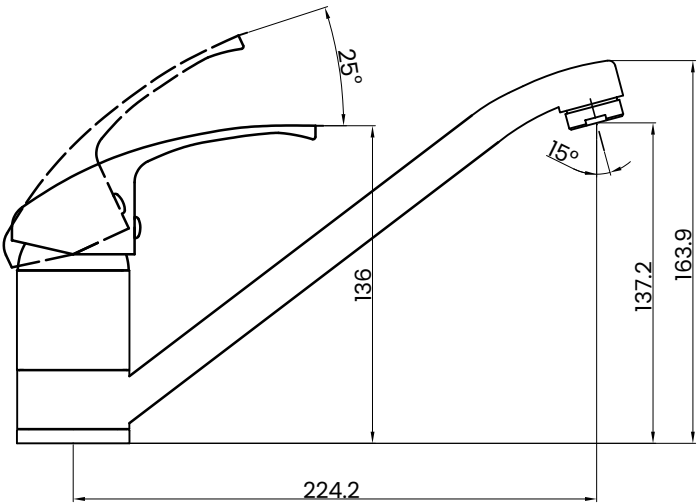

**TECHNICAL DATASHEET**

**CARINO SINK MIXER**

CHROME

**BOX CONTENTS**

SINK MIXER, SHOWER HOSE, HOLDER, FIXING KIT

**TECHNICAL DRAWING**

**SPECIFICATIONS**

Brand	ITALIAN
Range	CHROME 304
Model	M 9606
Finish / Colour	CHROME
Material	Chrome
Series	Carino
Item	Carino Sink Mixer
Product Type	SINK MIXER
Connection Size	1/2"
Min. Operating Pressure	1.0 BAR MP
Holder	INCLUDED
Hose Length	1000MM
Hose Type	DOUBLE INTERLOCK HOSE