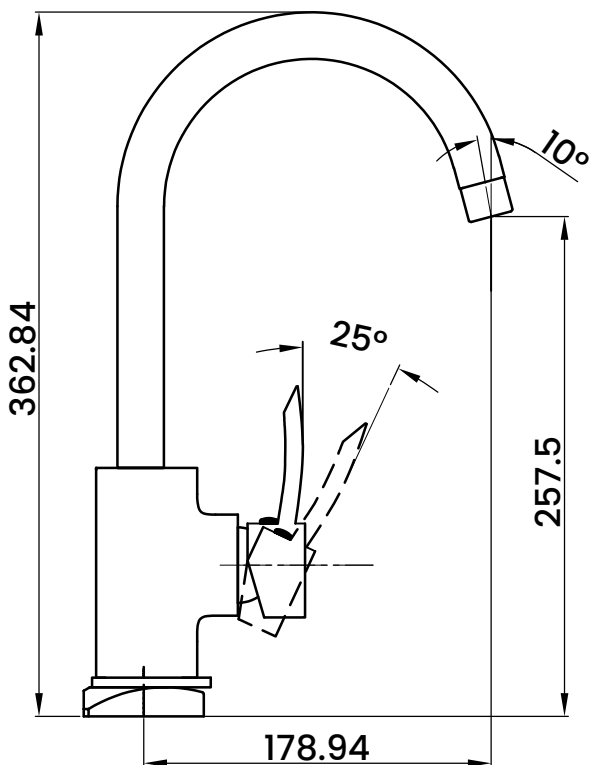

SINK MIXER SINGLE LEVER OSCAR FONTS

CHROME

BOX CONTENTS

SINK MIXER, SHOWER HOSE, HOLDER, FIXING KIT

TECHNICAL DRAWING

SPECIFICATIONS

Brand	ITALIAN
Range	CHROME 304
Model	M 2710-07
Finish / Colour	CHROME
Material	Chrome
Series	Fons
Item	Sink Mixer Single Lever Oscar Fons
Product Type	SINK MIXER
Connection Size	1/2"
Min. Operating Pressure	1.0 BAR MP
Holder	INCLUDED
Hose Length	1000MM
Hose Type	DOUBLE INTERLOCK HOSE
Weight (KG)	0.42