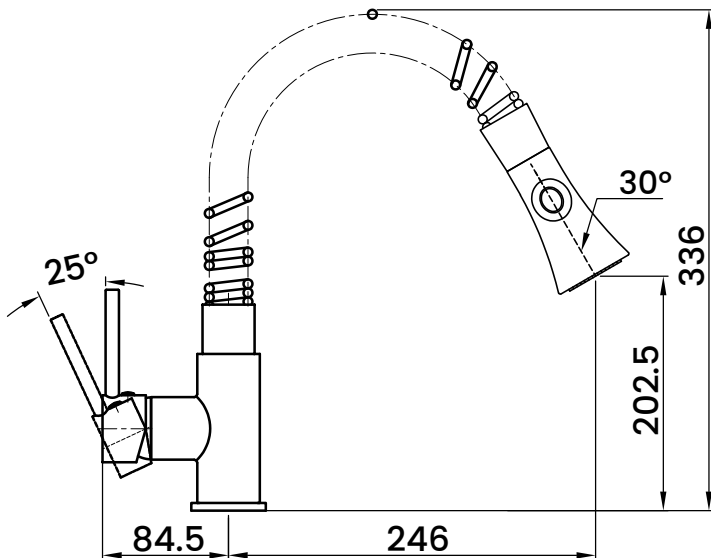

### BOX CONTENTS

SINK MIXER, SHOWER HOSE, HOLDER, FIXING KIT

### TECHNICAL DRAWING

### SPECIFICATIONS

CHROME

Brand	ITALIAN
Range	CHROME 304
Model	M-5810-09A
Finish / Colour	CHROME
Material	CHROME
Product Type	SINK MIXER
Connection Size	1/2"
Min. Operating Pressure	1.0 BAR MP
Holder	INCLUDED
Hose Length	1000MM
Hose Type	DOUBLE INTERLOCK HOSE
Weight (KG)	0.42