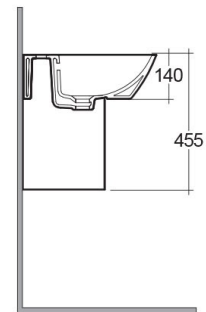

RAK-SUMMIT
Wash basin | Half Pedestal

RAK
 CERAMICS

TECHNICAL SPECIFICATIONS

Suite:	RAK-SUMMIT
Type:	Half Pedestal
Dimensions:	600 x 430 mm
Weight:	23 Kg
Color:	Alpine White
Shape of basin:	Rectangle
Overflow hole:	yes

Code	Name
SM0101AWHA	SUMMIT WASH BASIN 60CM
SM0103AWHA	SUMMIT HALF PEDESTAL

Dimensions: All dimensions in mm. Tolerance of vitreous china & fireclay items: ± 5% for below 200mm and ± 3% for above 200mm; for all other items tolerance ± 1%. Note: Due to a continuing development program to improve design and performance, the manufacturer reserves all rights to vary specifications without prior information. Please note accessories are for photographic use only.