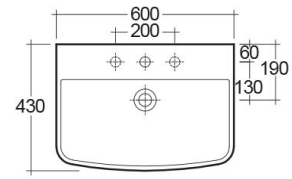

RAK-SUMMIT
Wash basin | Half Pedestal

RAK
 CERAMICS

TECHNICAL SPECIFICATIONS

Suite:	RAK-SUMMIT
Type:	Half Pedestal
Dimensions:	600 x 430 mm
Weight:	23 Kg
Color:	Alpine White
Shape of basin:	Rectangle
Overflow hole:	yes

Code	Name
SM0101AWHA	SUMMIT WASH BASIN 60CM
SM0103AWHA	SUMMIT HALF PEDESTAL

Dimensions: All dimensions in mm. Tolerance of vitreous china & fireclay items: ± 5% for below 200mm and ± 3% for above 200mm; for all other items tolerance ± 1%. Note: Due to a continuing development program to improve design and performance, the manufacturer reserves all rights to vary specifications without prior information. Please note accessories are for photographic use only.