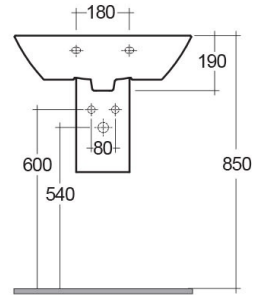

RAK-SUMMIT
Wash basin | Half Pedestal

RAK
 CERAMICS

TECHNICAL SPECIFICATIONS

Suite:	RAK-SUMMIT
Type:	Half Pedestal
Dimensions:	600 x 430 mm
Weight:	23 Kg
Color:	Alpine White
Shape of basin:	Rectangle
Overflow hole:	yes

Code	Name
SM0101AWHA	SUMMIT WASH BASIN 60CM
SM0103AWHA	SUMMIT HALF PEDESTAL

Dimensions: All dimensions in mm. Tolerance of vitreous china & fireclay items: ± 5% for below 200mm and ± 3% for above 200mm; for all other items tolerance ± 1%. Note: Due to a continuing development program to improve design and performance, the manufacturer reserves all rights to vary specifications without prior information. Please note accessories are for photographic use only.