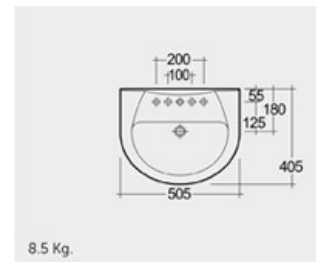

RAK-KARLA

Wash basin | Semi Recessed

RAK
CERAMICS

TECHNICAL SPECIFICATIONS

Suite:	RAK-KARLA
Type:	Semi Recessed
Dimensions:	505 x 405 mm
Weight:	8.5 Kg
Color:	Alpine White
Shape of basin:	Compact Oval
Overflow hole:	yes

Code	Name
LAKA00002	SEMI RECESSED WASH BASIN 50 CM

Dimensions: All dimensions in mm. Tolerance of vitreous china & fireclay items: $\pm 5\%$ for below 200mm and $\pm 3\%$ for above 200mm; for all other items tolerance $\pm 1\%$. Note: Due to a continuing development program to improve design and performance, the manufacturer reserves all rights to vary specifications without prior information. Please note accessories are for photographic use only.