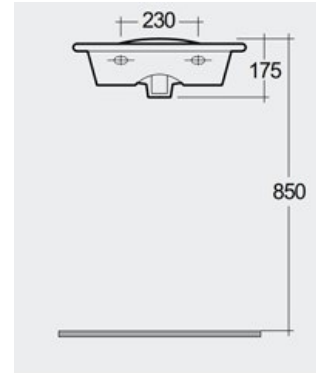

RAK-KARLA

Wash basin | Semi Recessed

RAK
CERAMICS

TECHNICAL SPECIFICATIONS

Suite:	RAK-KARLA
Type:	Semi Recessed
Dimensions:	505 x 405 mm
Weight:	8.5 Kg
Color:	Alpine White
Shape of basin:	Compact Oval
Overflow hole:	yes

Code	Name
LAKA00002	SEMI RECESSED WASH BASIN 50 CM

Dimensions: All dimensions in mm. Tolerance of vitreous china & fireclay items: $\pm 5\%$ for below 200mm and $\pm 3\%$ for above 200mm; for all other items tolerance $\pm 1\%$. Note: Due to a continuing development program to improve design and performance, the manufacturer reserves all rights to vary specifications without prior information. Please note accessories are for photographic use only.